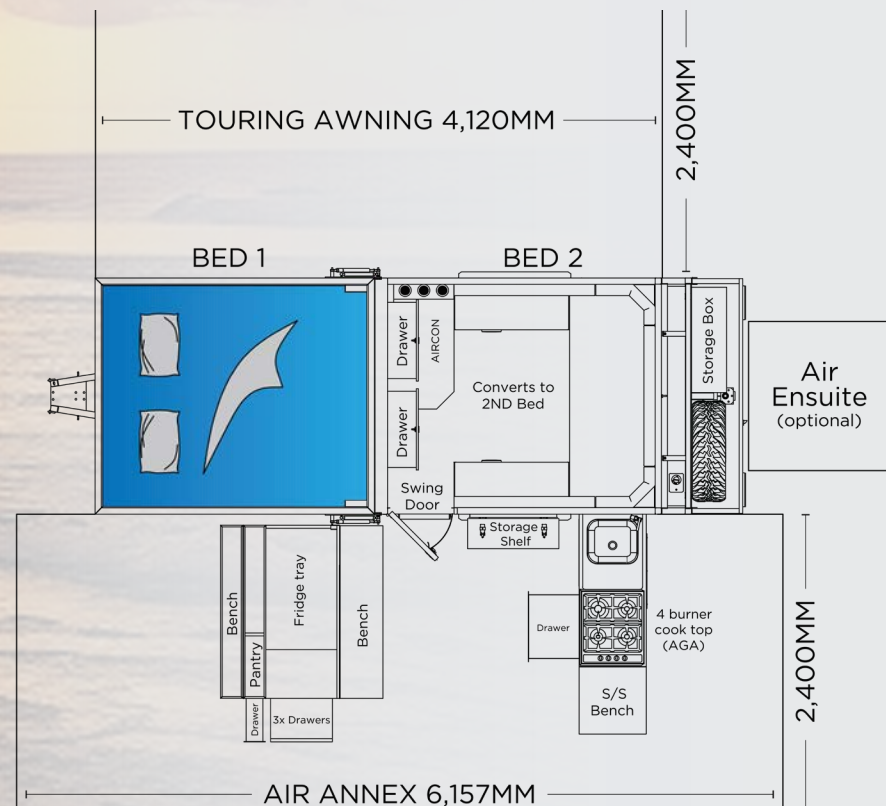

w/ walls, drought skirt, floor and ensuite
Valued at **\$3,950**

SCAN ME TO VISIT WEBSITE

ATM 2,400KG
TARE 1,680KG
GTM 2,160KG

Trailer Carrying Capacity 720KG

Fridge Dimensions (Approx)
W:560mm | D:960mm
H:520mm

CH:1,600mm
OH:3,500mm
L:5,400mm
W:2,100mm

PERSONALISE YOUR DEAL TODAY!

OUR RANGE

Pick Your Adventure

SUV CAMPERS
...where tomorrow starts today!

SUV HYBRID CARAVANS
...where tomorrow starts today!

SUV CARAVANS
...where tomorrow starts today!