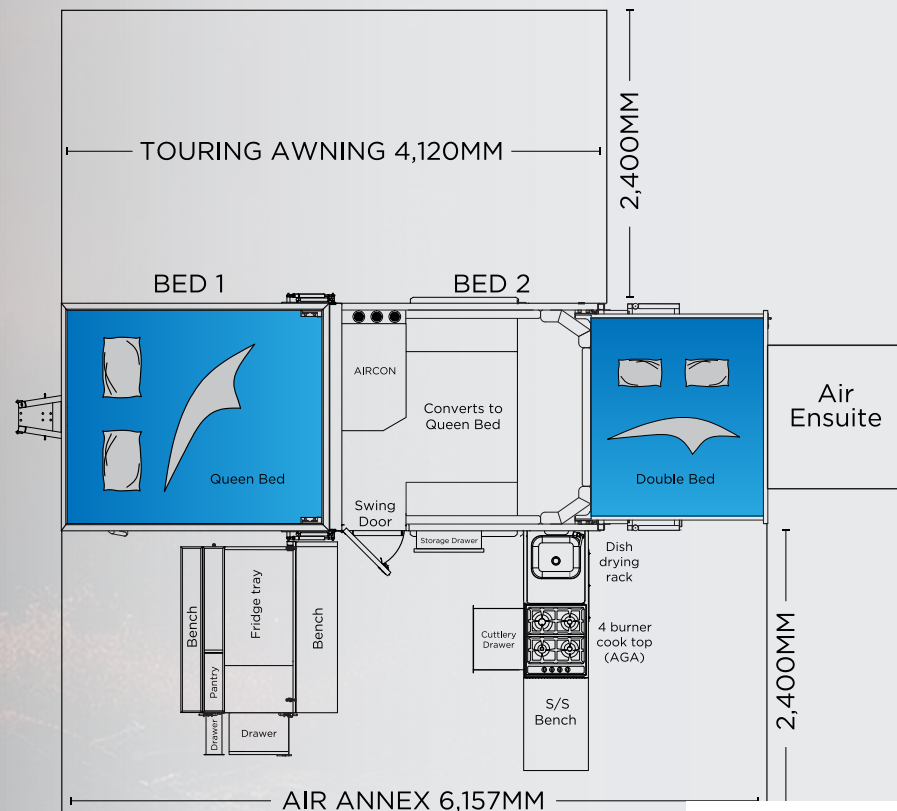

### FREE AIR ANNEX

w/ walls, drought skirt, floor and ensuite  
Valued at **\$3,950**

SCAN ME TO VISIT WEBSITE

ATM 2,400KG  
TARE 1,680KG  
GTM 2,160KG

Trailer Carrying Capacity 720KG

Fridge Dimensions (Approx)  
W:560mm | D:960mm  
H:520mm

CH:1,600mm  
OH:3,500mm  
L:5,400mm  
W:2,100mm

**PERSONALISE YOUR DEAL TODAY!**

**FINANCE AVAILABLE**