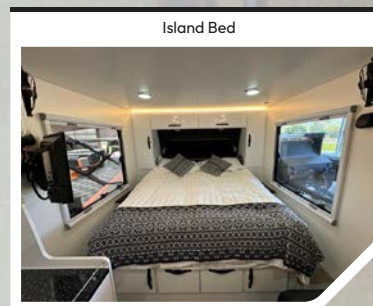

OPTIONAL EXTRAS

Second rear mounted spare tyre
TV with roof mounted antenna
Coffee machine
Induction cooker
95L fridge/freezer
SUV mat
Caravan starter kit
12V sirrocco style fans