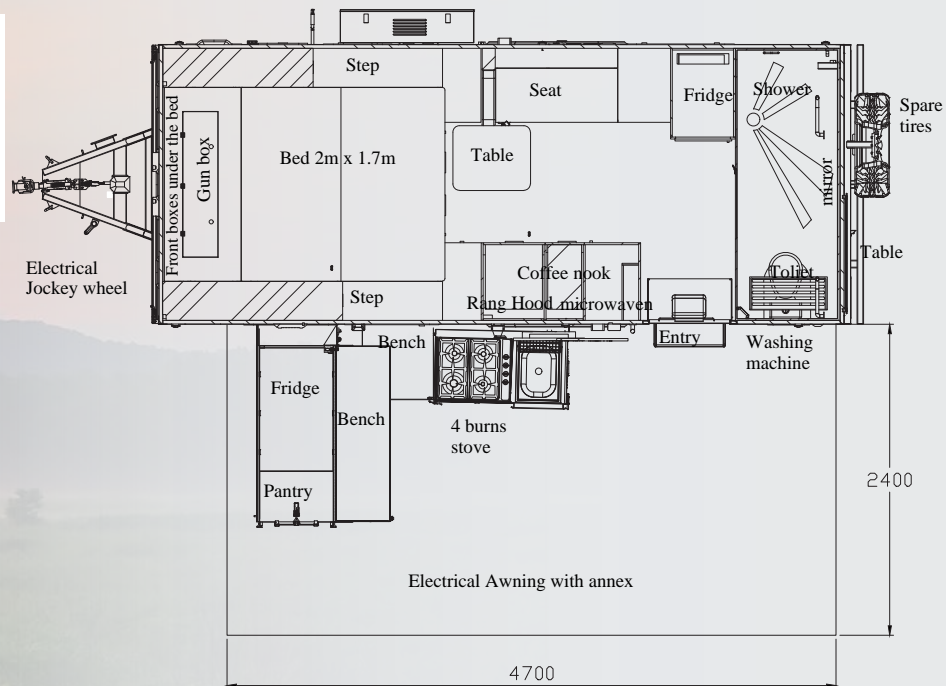

SCAN ME TO VISIT WEBSITE

ATM 3,000KG
TARE 2,495KG
GTM 2,805KG

Trailer Carrying Capacity 505KG

Fridge Dimensions (Approx)
W:560mm | D:960mm
H:520mm

H:2,994mm
L:6,568 mm
W:2,190mm

Washing Machine

External Swing Around Kitchen