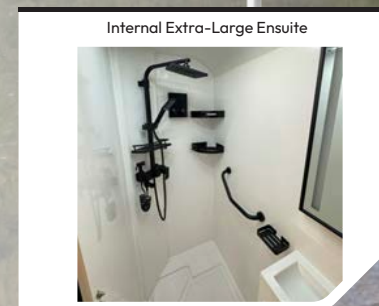

OPTIONAL EXTRAS

Second rear mounted spare tyre
TV with roof mounted antenna
Coffee machine
Induction cooker
95L fridge/freezer
SUV mat
Caravan starter kit
12V sirrocco style fans