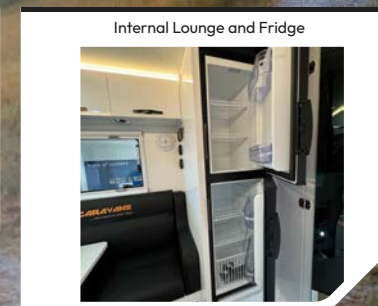

OPTIONAL EXTRAS

Second rear mounted spare tyre
TV with roof mounted antenna
Coffee machine
Induction cooker
95L fridge/freezer
SUV mat
Caravan starter kit
12V sirrocco style fans