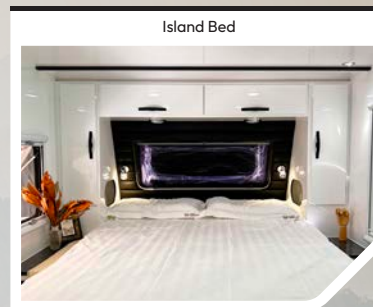

16" alloy rims
265/75R16 tyres
2x Jerry can holders
2x 4kg gas bottle storage
12" Electric brakes
300amp lithium batteries
Fire extinguisher
Alko hitch to suit 50mm ball
Integrated gas hot water
Electric jockey wheel
Stereo with internal and external speakers
1x Spare wheel
Extra large internal toilet and shower
Washing machine
Flush cartridge toilet
Backlit mirror
Rain Shower, soap and shampoo dispensers
Storage in ensuite
Internal coffee nook with sink, microwave, storage drawers and rangehood
Internal fridge freezer

OPTIONAL EXTRAS

Second rear mounted spare tyre
Reverse cycle air conditioner
TV with roof mounted antenna
Coffee machine
Induction cooker
95L fridge/freezer
SUV mat
Caravan starter kit
Diesel heater
12V sirrocco style fans

External storage compartments
Aerodynamic front
Full size bunk beds
Positive pressure system
Solar regulator D/C to DC charger
Lino floor covering
Bolt on stub axle (spare)
Fully enclosable annex
Fold down stone guard
Reverse cycle air conditioning

Island Bed