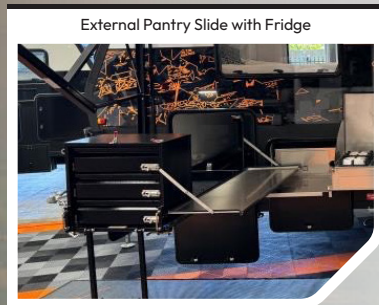

16" alloy rims
 265/75R16 tyres
 2x Jerry can holders
 2x 4kg gas bottle storage
 12" Electric brakes
 300amp lithium batteries
 Fire extinguisher
 Alko hitch to suit 50mm ball
 Integrated gas hot water
 Electric jockey wheel
 Stereo with internal and external speakers
 1x Spare wheel
 Extra large internal toilet and shower
 Washing machine
 Flush cartridge toilet
 Backlit mirror
 Rain Shower, soap and shampoo dispensers
 Storage in ensuite
 Internal coffee nook with sink, microwave, storage drawers and rangehood
 Internal fridge freezer

SCAN ME TO VISIT WEBSITE

ATM 3,000KG
TARE 2,495KG
GTM 2,805KG

Trailer Carrying Capacity 505KG

Fridge Dimensions (Approx)
W:560mm | D:960mm
H:520mm

H:2,994mm
L:6,568 mm
W:2,190mm

PERSONALISE YOUR DEAL TODAY!