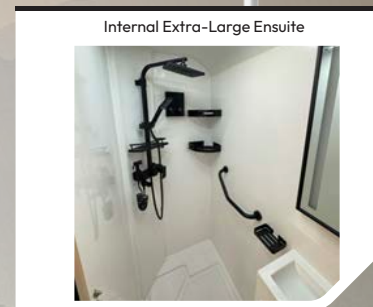

SUV TALISMAN ISLAND 16 FAMILY

16' FOOT

4 BERTH

SUV CARAVANS
...where tomorrow starts today!

INCLUSIONS

Australian Engineer approved chassis and drawbar
Australian Engineer approved safety chain and attachment
Australian Engineer approved series 4 recovery suspension with galvanised swing arms
Electric steps
Electric Rollout awning
2x Water tanks totalling 200L of water
1x Grey water tank 80L
Battery charger/Inverter 2000W
Island Bed
Innerspring mattress latex
Swing entry door with midge protection screen
Internal lounge with removeable table
Internal storage drawers and cupboards at foot of bed
Bedside tables with storage drawers, 12V power sockets and 240V power point
Hanging cupboards
Storage cupboards above bedhead
4 Burner gas stoves (AGA) with wind guard
Hot and cold water plumbed to kitchen sink tap
90-degree swing kitchen with support leg
Pantry slide with 3 drawers to suit 95L Trakmate fridge
Stainless steel folding benches interconnecting pantry slide and kitchen
Separate grey water tank for kitchen sink
240V external outlet in kitchen area
800W Solar panels roof mounted
Midge screen windows
Internal LED lights including reading lamps
External LED lights yellow/white for insects
Internal 240V & 12V power options
Breakaway fitted