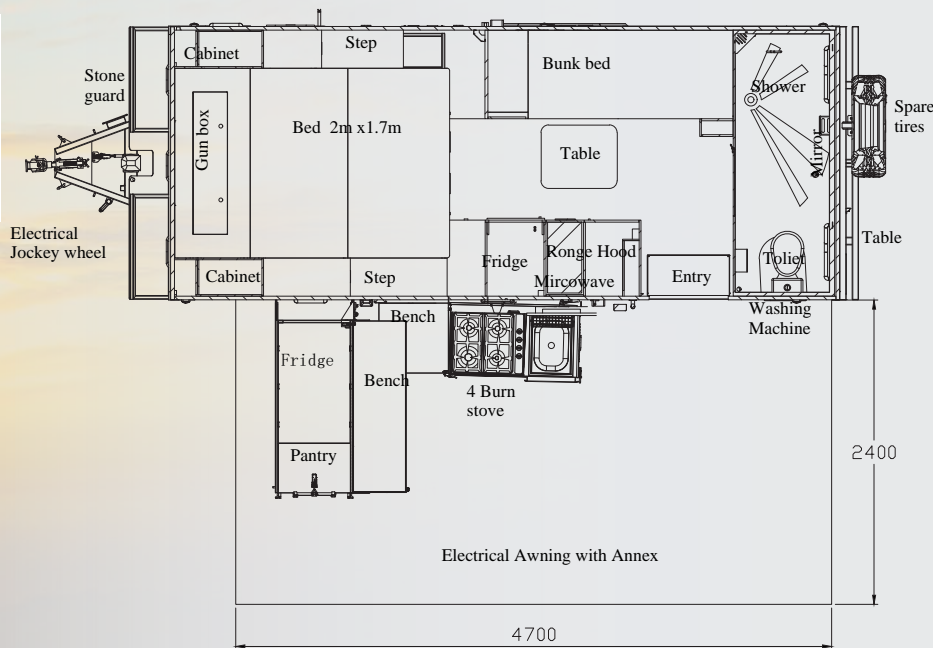

SCAN ME TO VISIT WEBSITE

ATM 3,000KG
TARE 2,495KG
GTM 2,805KG

Trailer Carrying Capacity 505KG

Fridge Dimensions (Approx)
W:560mm | D:960mm
H:520mm

H:2,994mm
L:6,568 mm
W:2,190mm

PERSONALISE YOUR DEAL TODAY!