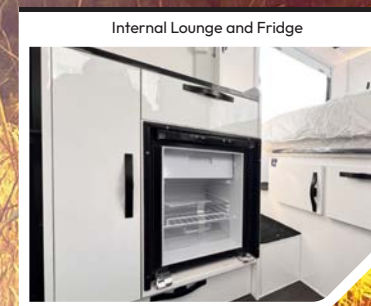

SUV TALISMAN ISLAND 14

14' FOOT

2 BERTH

SUV CARAVANS
...where tomorrow starts today!

INCLUSIONS

Australian Engineer approved chassis and drawbar
Australian Engineer approved safety chain and attachment
Australian Engineer approved series 4 recovery suspension with galvanised swing arms
Electric steps
Electric Rollout awning
2x Water tanks totalling 200L of water
1x Grey water tank 80L
Battery charger/Inverter 2000W
Island Bed
Innerspring mattress latex
Swing entry door with midge protection screen
Internal lounge with removeable table
Internal storage drawers and cupboards at foot of bed
Bedside tables with storage drawers, 12V power sockets and 240V power point
Hanging cupboards
Storage cupboards above lounge
Storage cupboards above bedhead
4 Burner gas stoves (AGA) with wind guard
Hot and cold water plumbed to kitchen sink tap
90-degree swing kitchen with support leg
Pantry slide with 3 drawers to suit 95L Trakmate fridge
Stainless steel folding benches interconnecting pantry slide and kitchen
Separate grey water tank for kitchen sink
240V external outlet in kitchen area
200W Solar panels roof mounted
Midge screen windows
Internal LED lights including reading lamps
External LED lights yellow/white for insects
Internal 240V & 12V power options