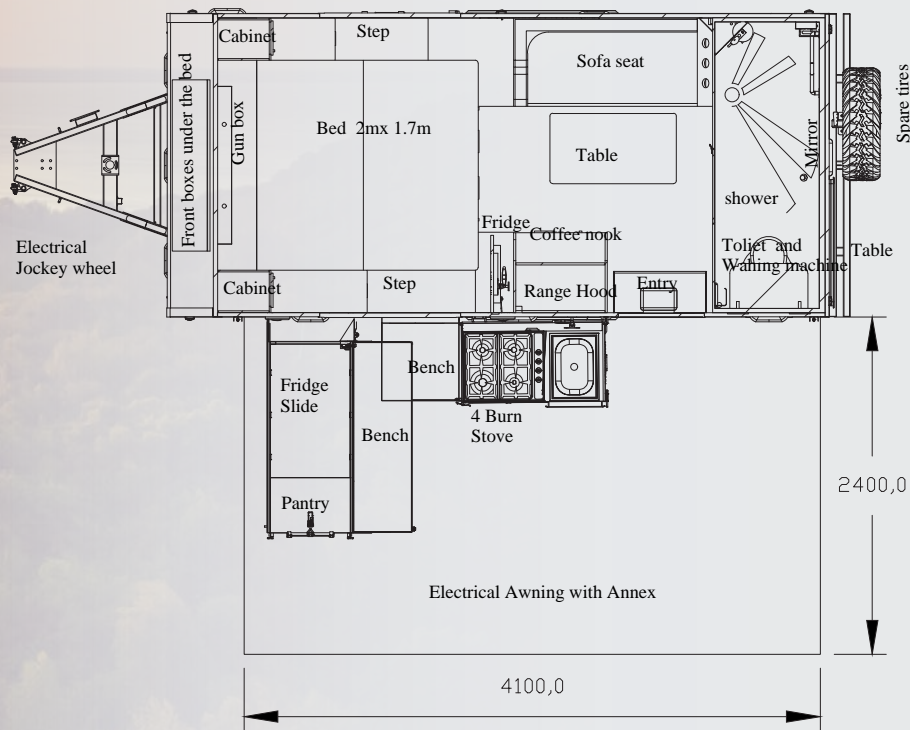

SCAN ME TO VISIT WEBSITE

ATM 3,000KG
TARE 2,250KG
GTM 2,829KG

Trailer Carrying Capacity 750KG

Fridge Dimensions (Approx)
W:560mm | D:960mm
H:520mm

H:2,994mm
L:6,164mm
W:2,190mm

Washing Machine

External Swing Around Kitchen