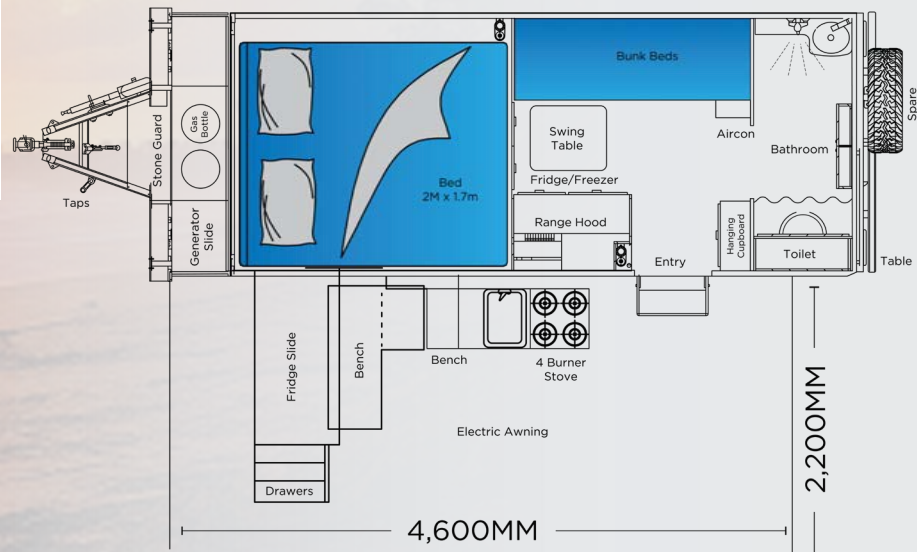

Internal 240V & 12V power options
 Breakaway fitted
 16" alloy rims
 265/75R16 tyres
 2x Jerry can holders
 Generator storage compartment
 2x 4kg gas bottle storage
 12" Electric brakes
 2x 100AH batteries
 Fire extinguisher
 Alko hitch to suit 50mm ball
 Integrated gas hot water
 Heavy duty jockey wheel
 Fully enclosable annex
 Stereo with internal and external speakers
 1x Spare wheel located underneath
 Large internal toilet and shower
 Flush cartridge toilet
 Large fold down mirror
 External storage compartments
 External shower
 Lino floor covering
 Bolt on stub axle (spare)

SCAN ME TO VISIT WEBSITE

ATM 3,000KG
TARE 2,500KG
GTM 2,760KG

Trailer Carrying Capacity 500KG

Fridge Dimensions (Approx)
W:560mm | D:960mm
H:520mm

CH:2,680mm
OH:3,100mm
L:6,850mm
W:2,200mm

Internal Lounge

External Swing Around Kitchen