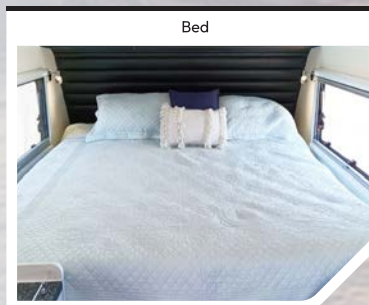

Internal 240V & 12V power options
Breakaway fitted
16" alloy rims
265/75R16 tyres
2x Jerry can holders
Generator storage compartment
2x 4kg gas bottle storage
12" Electric brakes
2x 100AH batteries
Fire extinguisher
Alko hitch to suit 50mm ball
Integrated gas hot water
Heavy duty jockey wheel
Fully enclosable annex
Stereo with internal and external speakers
1x Spare wheel located underneath
Large internal toilet and shower
Flush cartridge toilet
Large fold down mirror
External storage compartments
External shower
Lino floor covering
Bolt on stub axle (spare)

OPTIONAL EXTRAS

Second rear mounted spare tyre
Reverse cycle air conditioner
TV with roof mounted antenna
Coffee machine
Induction cooker
95L fridge/freezer
SUV mat
Caravan starter kit
Diesel heater
12V fans