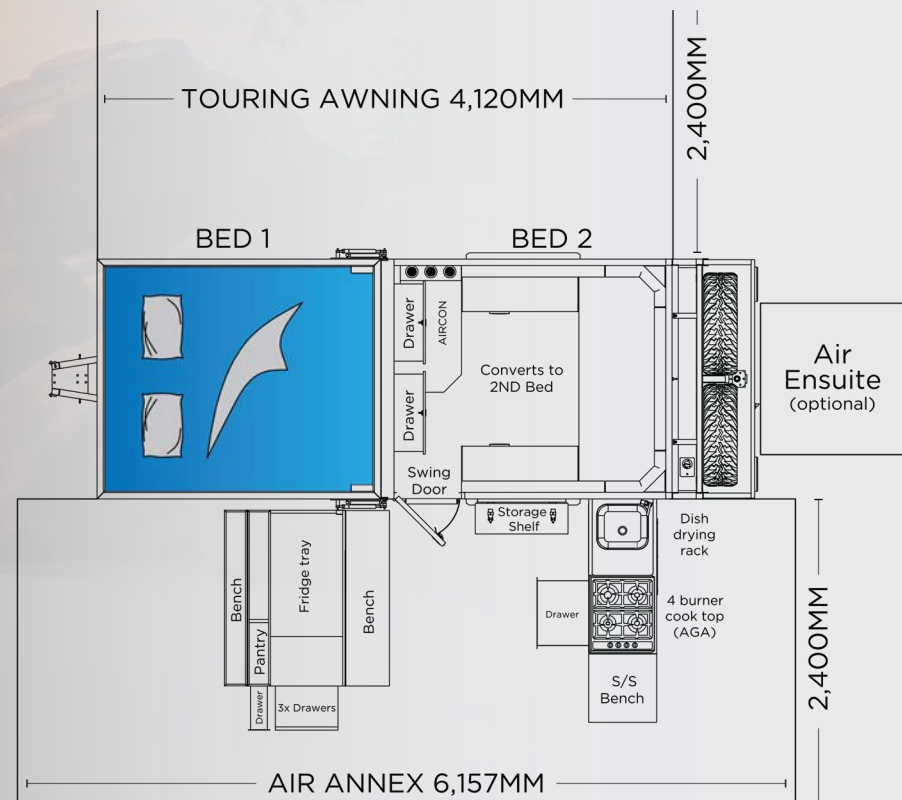

UPGRADES AVAILABLE

XL PACK

Hot Water System Kit, Bolt on Stub, Cover, Portable Toilet, Solar Panel, Fridge
Valued at **$3,050**

AIR CONDITIONED

Upgrade to A/C
Valued at **$3,300** Installed

FREE AIR ANNEX

w/ walls, drought skirt, floor and ensuite
Valued at **$3,950**

SCAN ME TO VISIT WEBSITE

ATM 2,500KG
TARE 1,850KG
GTM 2,300KG

Trailer Carrying Capacity 650KG

Fridge Dimensions (Approx)
W:560mm | D:960mm
H:520mm

CH:1,500mm
OH:3,500mm
L:5,700mm
W:2,150mm