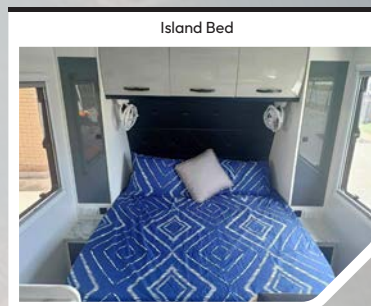

INCLUSIONS

- Australian Engineer approved chassis and drawbar
- Australian engineer approved safety chain and attachment
- Torsion Suspension
- Rollout awning
- Reverse cycle air conditioning
- 2 x water tanks totalling 200L of water
- Grey water tank
- Innerspring mattress
- Security screen door
- Internal café lounge and table
- Internal gas stove and grill
- Microwave
- Fridge freezer
- Internal storage drawers and hanging space
- Hot and cold water plumbed to the kitchen sink and bathroom
- Internal ensuite with toilet and shower
- 240V external power outlet
- External fold down table
- Internal 240V and 12V power options
- 100Amp Lithium Battery
- 400W solar
- Outward opening windows with privacy screens and insect screens
- Breakaway fitted
- 16 inch rims
- 2 x 4kg gas bottle storage
- 12 inch electric brakes
- Fire extinguisher
- 50mm ball hitch
- Integrated gas hot water system
- Jockey wheel
- 1 x spare wheel
- Flush cartridge toilet
- Storage in ensuite
- Lino floor covering

OPTIONAL EXTRAS

- TV with roof mounted antenna
- Coffee machine
- Induction cooker
- 2nd Lithium battery
- SUV mat
- Caravan starter kit
- 12V sirrocco style fans