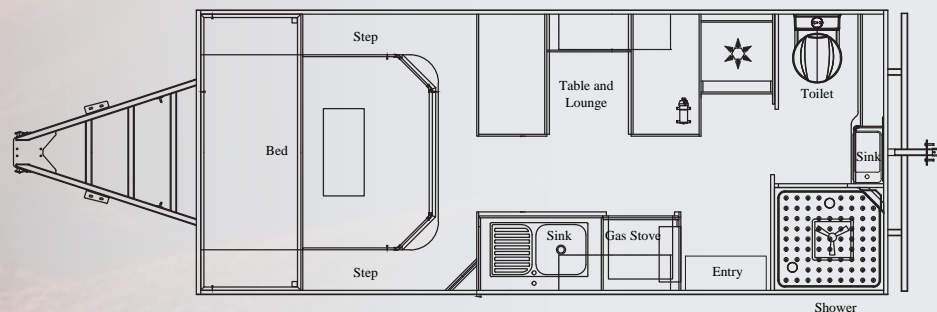

UPGRADES AVAILABLE

ENCLOSABLE ANNEX
Including Walls, Skirt, Floor and Anti-Flappers
Valued at **$2,500**

DIESEL HEATER
Valued at **$1,500**

12V SIRROCCO STYLE FANS
Supplied and Installed
Valued at **$450**

SCAN ME TO VISIT WEBSITE

ATM 2,500KG
TARE 1,900KG
GTM 2,305KG

Trailer Carrying Capacity 600KG

Fridge Dimensions (Approx)
W:560mm | D:960mm
H:520mm

H:3,010mm
L:7,479 mm
W:2,215mm