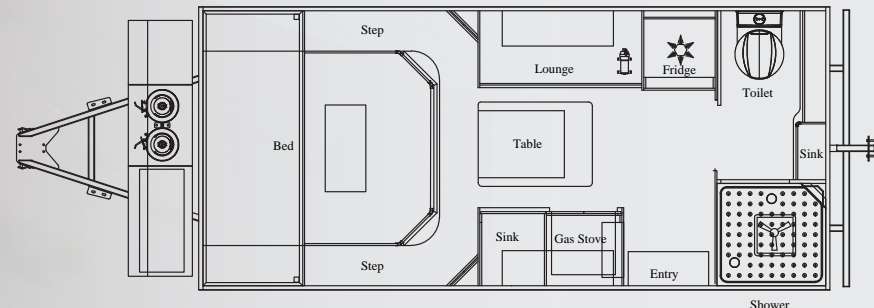

SCAN ME TO VISIT WEBSITE

ATM 2,500KG  
TARE 1,850KG  
GTM 2,320KG

Trailer Carrying Capacity 650KG

Fridge Dimensions (Approx)  
W:560mm | D:960mm  
H:520mm

H:3,010mm  
L:6,964 mm  
W:2,215mm

Internal Kitchen Sink

Internal Fridge Freezer

Beside Tables with Storage Drawers

**PERSONALISE YOUR DEAL TODAY!**