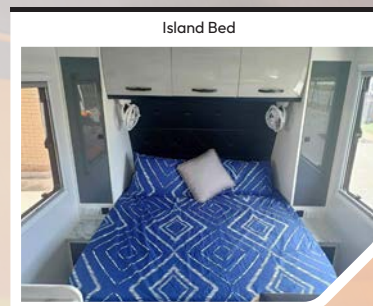

INCLUSIONS

- Australian Engineer approved chassis and drawbar
- Australian engineer approved safety chain and attachment
- Torsion Suspension
- Rollout awning
- Reverse cycle air conditioning
- 2 x water tanks totalling 200L of water
- Grey water tank
- Innerspring mattress
- Security screen door
- Internal lounge and table
- Internal gas stove and grill
- Microwave
- Fridge freezer
- Internal storage drawers and hanging space
- Hot and cold water plumbed to the kitchen sink and bathroom
- Internal ensuite with toilet and shower
- 240V external power outlet
- External fold down table
- Internal 240V and 12V power options
- 100Amp Lithium Battery
- 400W solar
- Outward opening windows with privacy screens and insect screens
- Breakaway fitted
- 15 inch rims
- 2 x 4kg gas bottle storage
- 12 inch electric brakes
- Fire extinguisher
- 50mm ball hitch
- Integrated gas hot water system
- Jockey wheel
- 1 x spare wheel
- Flush cartridge toilet
- Storage in ensuite
- Lino floor covering

OPTIONAL EXTRAS

- TV with roof mounted antenna
- Coffee machine
- Induction cooker
- 2nd Lithium battery
- SUV mat
- Caravan starter kit
- 12V sirrocco style fans