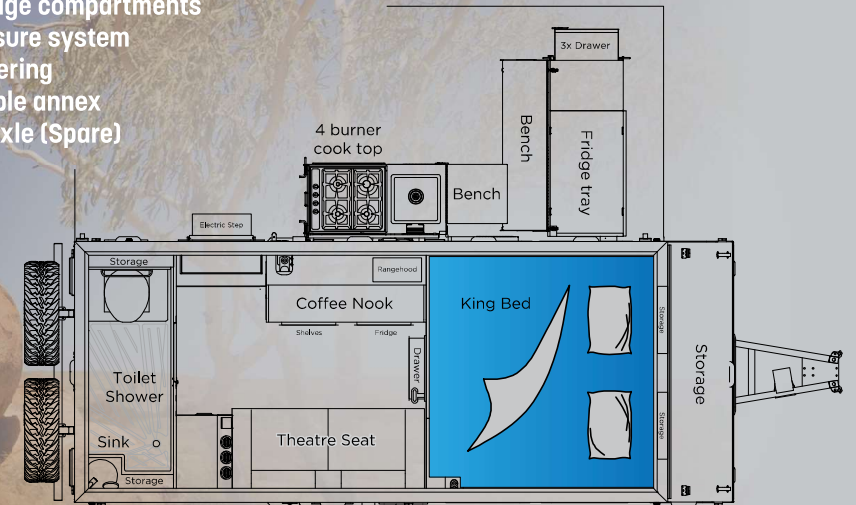

- External LED lights
- Internal 240V & 12V power options
- Breakaway fitted
- 16" alloy rims
- 265/75R16 tyres
- 2 x Jerry can holders
- 2 x 4kg Gas bottle storage
- 12" Electric brakes
- 270Amp batteries
- Fire extinguisher
- Alko hitch to suit 50mm ball
- Integrated gas hot water
- Heavy duty jockey wheel

- Stereo with internal and external speakers
- 1x Spare wheel
- Extra Large Internal toilet and shower
- Flush cartridge toilet
- Large fold down mirror
- Internal coffee nook with 50l fridge/freezer, storage drawers and rangehood
- External storage compartments
- Positive pressure system
- Lino floor covering
- Fully enclosable annex
- Bolt on stub axle (Spare)

OPTIONAL EXTRAS

- Second rear mounted spare tyre
- Reverse cycle air conditioner
- TV with roof mounted antenna
- Coffee machine
- Induction cooker
- 95L Fridge/Freezer
- Lithium Batteries

SCAN ME TO VISIT WEBSITE

Slideout Pantry & Kitchen